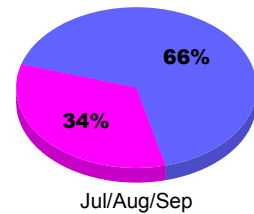

Membership Results
2010-2011

Membership
2009-2010

Month	Net Memb Goal	Actual New Memb	Actual Dropped Memb	Gain/Loss of Memb	Gain/Loss of Memb
Jul/Aug/Sep	45	63	-43	20	3
Totals	45	63	-43	20	3

Membership Results 2010-2011

Goal, New, Dropped, Gain/Loss

Comparison of Membership Gain/Loss

Current Year Compared to the Previous Year

Gender Comparison 2010-2011

Male Female