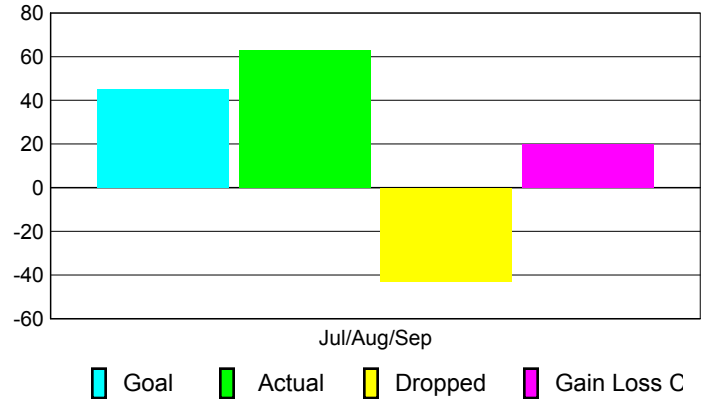

Membership Results 2010-2011

Goal, New, Dropped, Gain/Loss